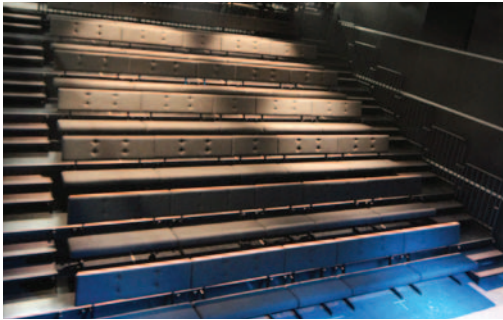

CPS now offers Eyeleds®, ultra slim LED walkover/plinth lights. These lights are only 6.5mm deep and specifically designed for providing visual illumination to walkways and staircases.

These small but effective lights help create stylish, upmarket teaching and learning environments for Auditoriums, Business Schools and Lecture Theatres with very little extra work needed.

For further information on the full range please contact us.

Multipurpose Leg Casting Launched

A new state of the art leg casting is now available for the Alu Rapid platform.

The casting allows for and accommodates, a multitude of different leg profiles whether they are round or square.

This means that you can purchase new platforms and utilise your existing stocks of legs.

Demountable Seating

Demountable Seating that is ideal for multi-purpose venues.

CPS supply a wide range of demountable seating systems into many multipurpose venues where the use of flexible floorspace is high priority. Demountable staging products are used for the structure of the systems and wide range of seating options are available. For further information and advice please contact us.

Desking with a difference

Want to know how to transform an ordinary lecture theatre into an eye-catching master piece?

CPS can supply bright desk edging which at minimum cost gives your Lecture Theatre a crisp sharp look, brightening the atmosphere of the room and creating a better learning environment.