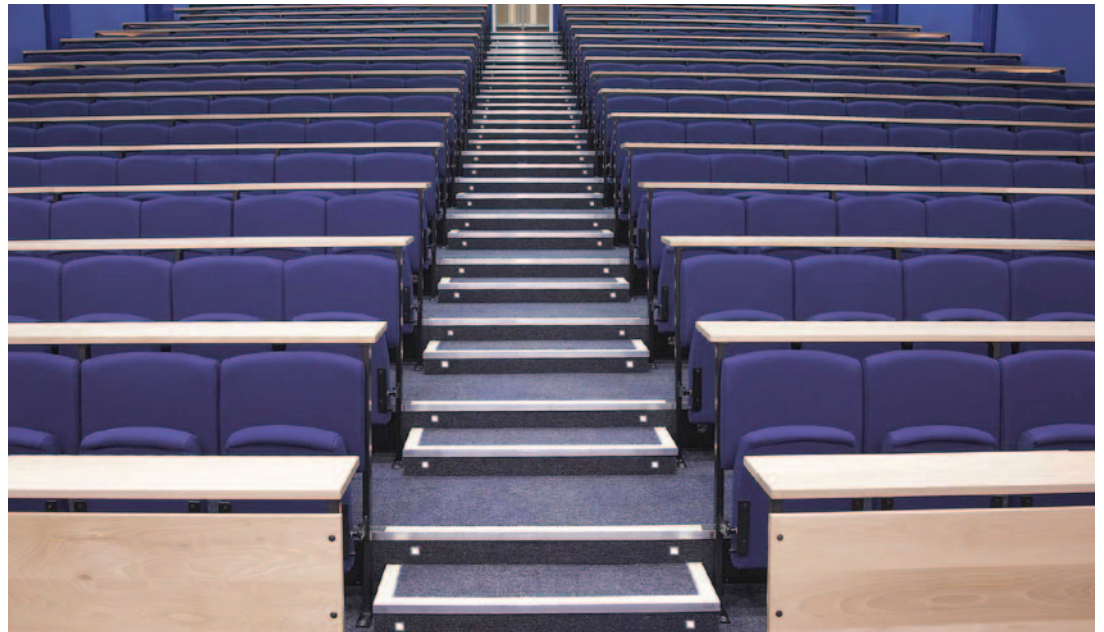

CPS now offers Eyeleds®, ultra slim LED walkover/plinth lights. These lights are only 6.5mm deep and specifically designed for providing visual illumination to walkways and staircases.

These small but effective lights help create stylish, upmarket teaching and learning environments for Auditoriums, Business Schools and Lecture Theatres with very little extra work needed.

This means that you can purchase new platforms and utilise your existing stocks of legs.

Demountable Seating

Demountable Seating that is ideal for multi-purpose venues.

CPS supply a wide range of demountable seating systems into many multipurpose venues where the use of flexible floorspace is high priority. Demountable staging products are used for the structure of the systems and wide range of seating options are available. For further information and advice please contact us.

Desking with a difference

Want to know how to transform an ordinary lecture theatre into an eye-catching master piece?

CPS can supply bright desk edging which at minimum cost gives your Lecture Theatre a crisp sharp look, brightening the atmosphere of the room and creating a better learning environment.

Leading UK universities have utilised this simple but effective design, especially when larger lecture theatres are required, adding character, vibrancy and individuality to a room that would otherwise have been uninspiring in appearance.